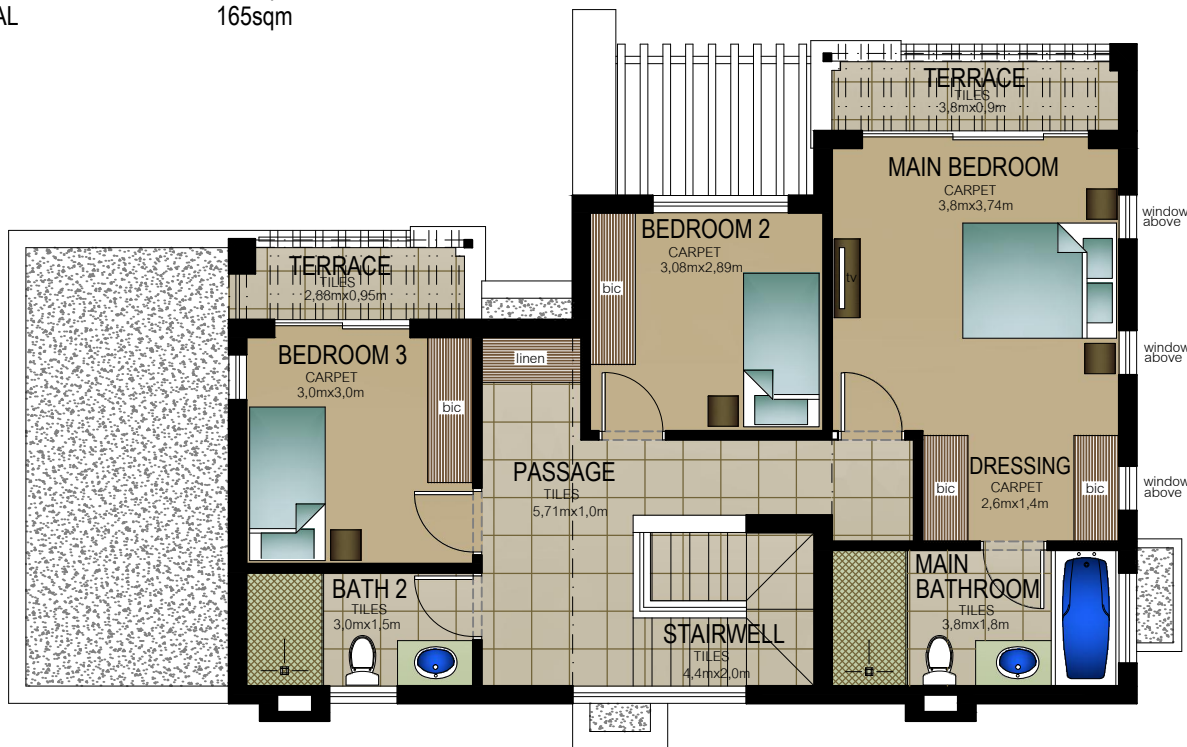

GROUND FLOOR PLAN

UNIT D - DOUBLE	
GROUND FLOOR HOUSE	68sqm
FIRST FLOOR HOUSE	77sqm
SINGLE GARAGE	20sqm
TOTAL	165sqm

FIRST FLOOR PLAN