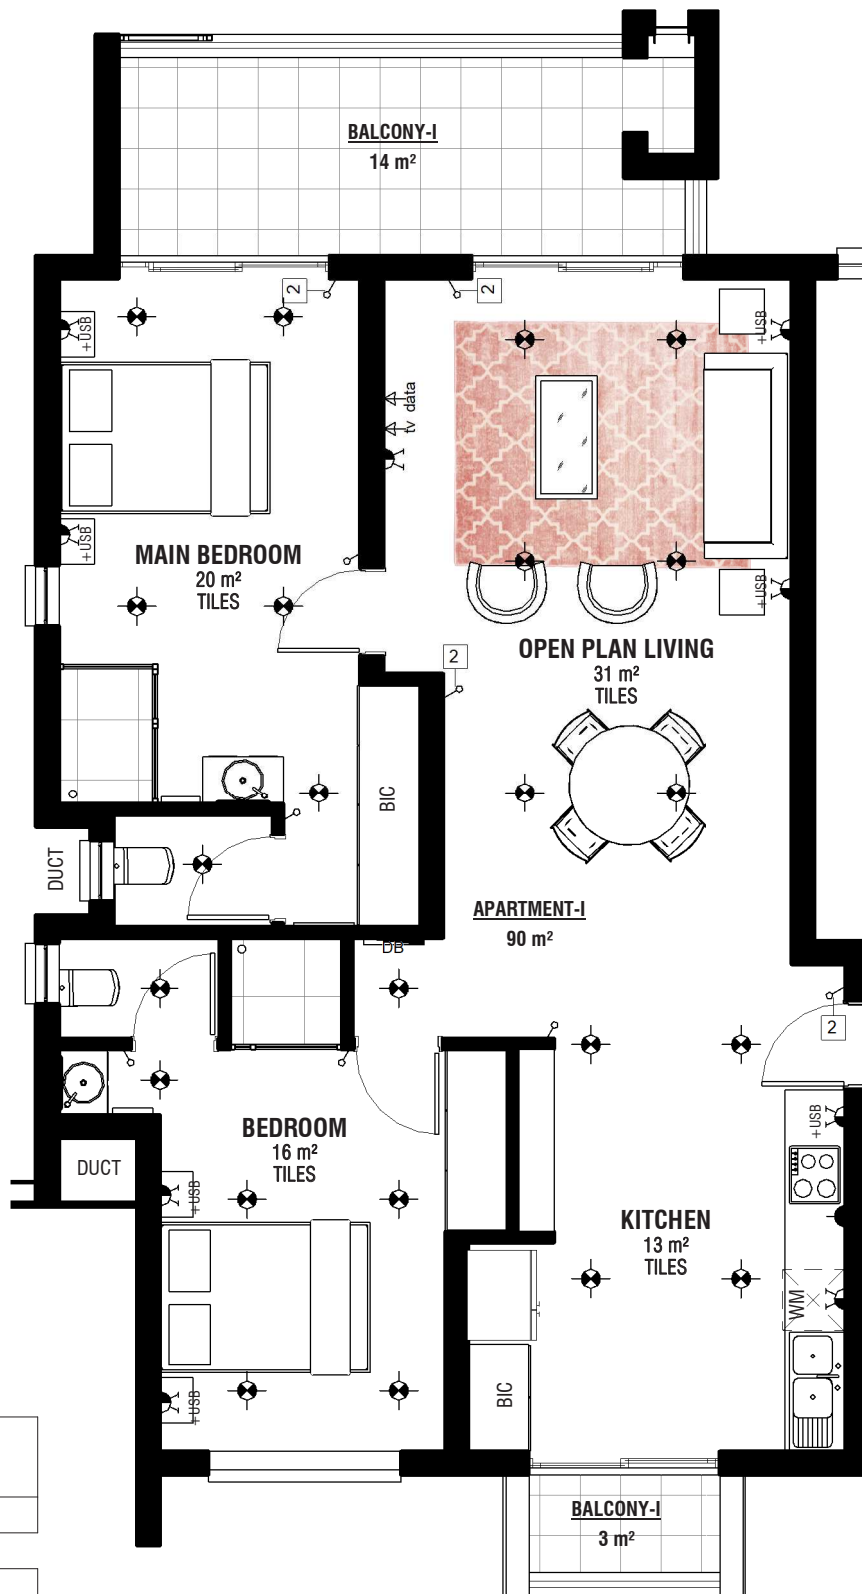

BLOCK B APARTMENT I

2-BED 2-BATH APARTMENT

REVISION 2020-07-21 REVA

THABA ECO VILLAGE

APARTMENT-I	
Name	Area

APARTMENT-I	90 m ²
BALCONY-I	14 m ²
BALCONY-I	3 m ²
106 m ²	