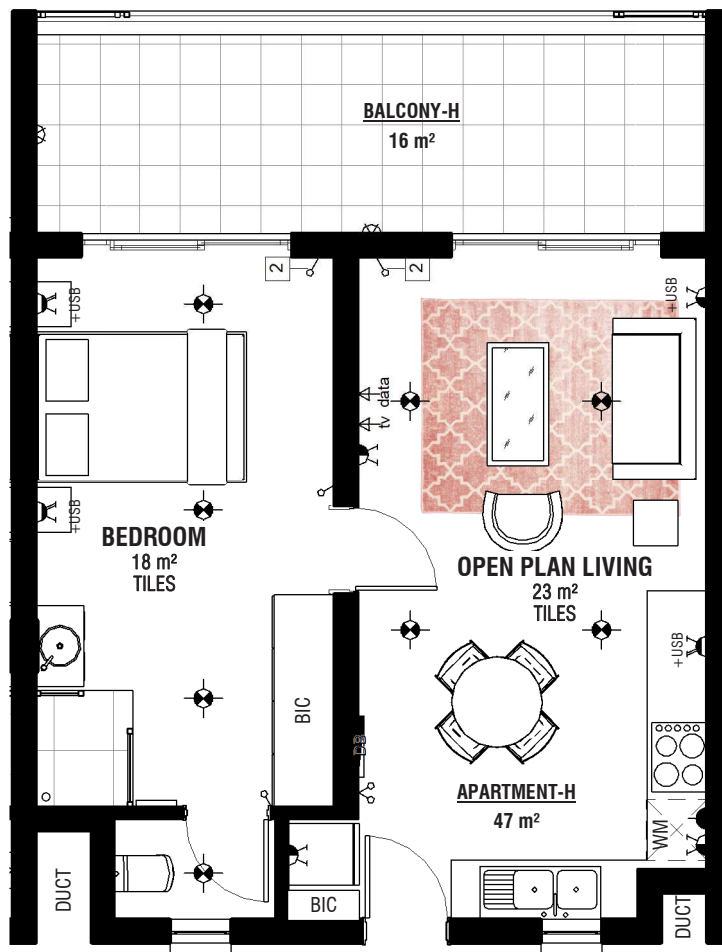

BLOCK B APARTMENT H

1-BED 1-BATH APARTMENT

REVISION 2020-07-21 REVA

APARTMENT-H	
Name	Area

BALCONY-H	16 m ²
APARTMENT-H	47 m ²
	62 m ²