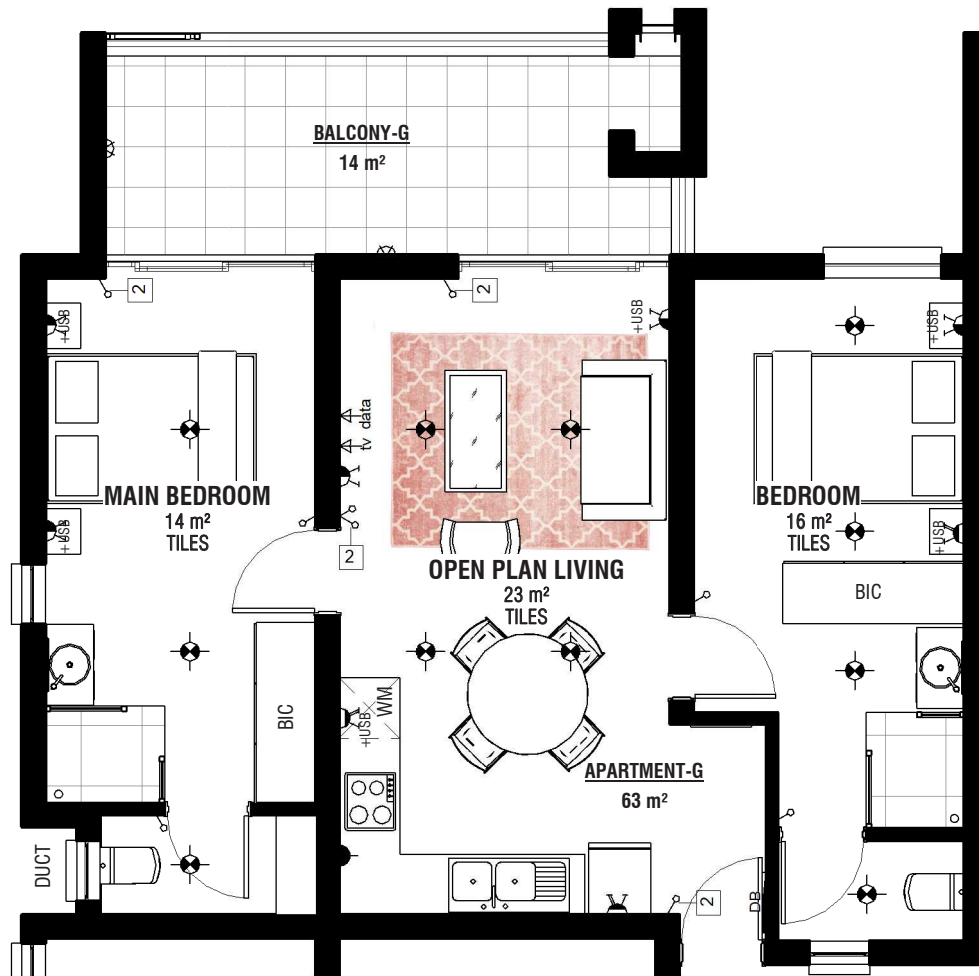

BLOCK B APARTMENT G

2-BED 2-BATH APARTMENT

REVISION 2020-07-21 REVA

APARTMENT-G	
Name	Area

BALCONY-G	14 m ²
APARTMENT-G	63 m ²
	77 m ²