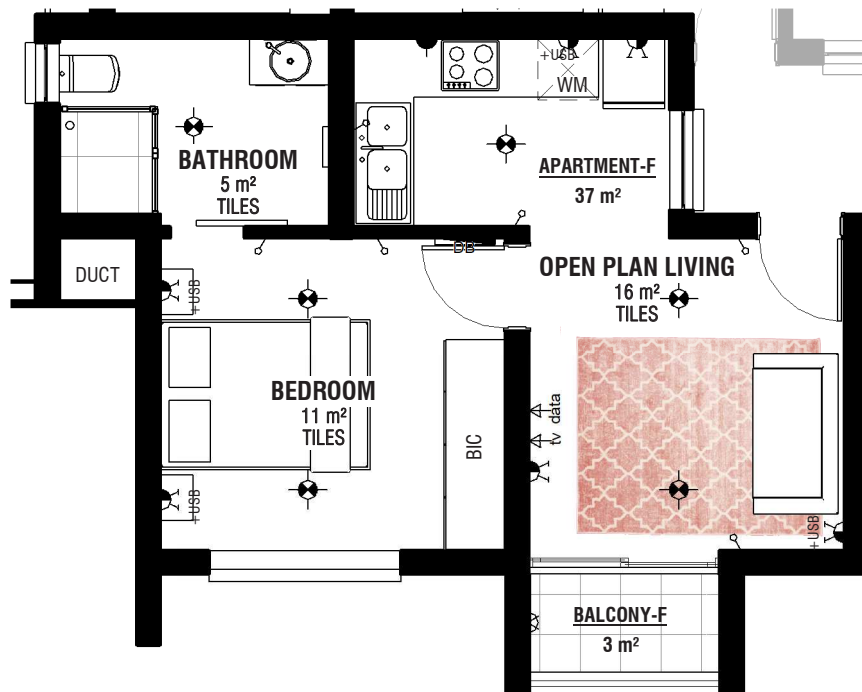

# BLOCK B APARTMENT F

1-BED 1-BATH APARTMENT

REVISION 2020-07-21 REVA

APARTMENT-F	
Name	Area

APARTMENT-F	37 m <sup>2</sup>
BALCONY-F	3 m <sup>2</sup>
	40 m <sup>2</sup>