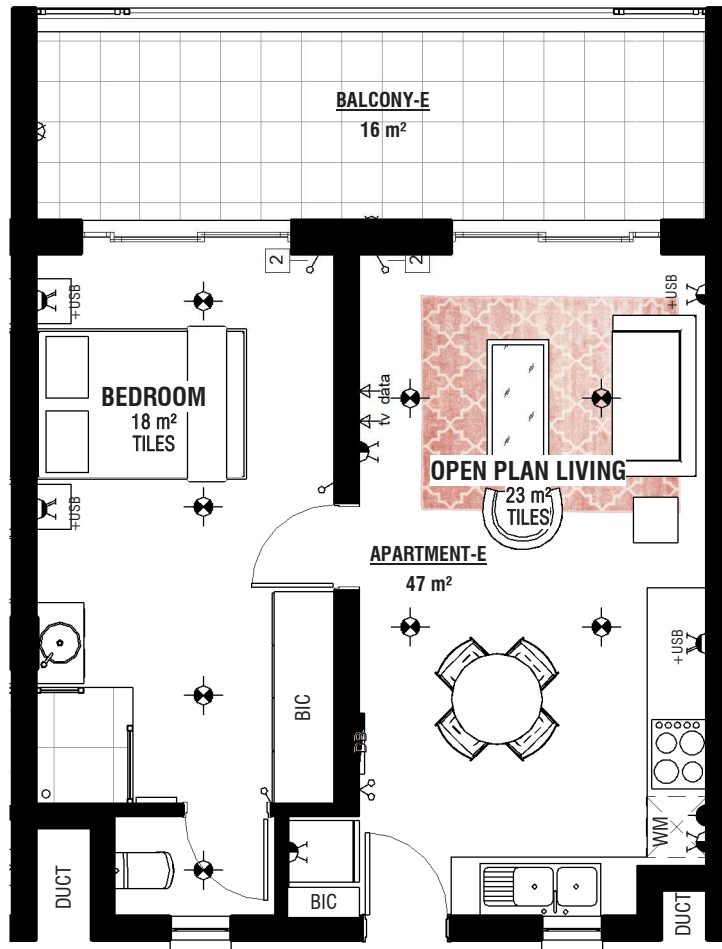

# BLOCK B APARTMENT E

1-BED 1-BATH APARTMENT

REVISION 2020-07-21 REVA

APARTMENT-E	
Name	Area

BALCONY-E	16 m²
APARTMENT-E	47 m²
62 m²	