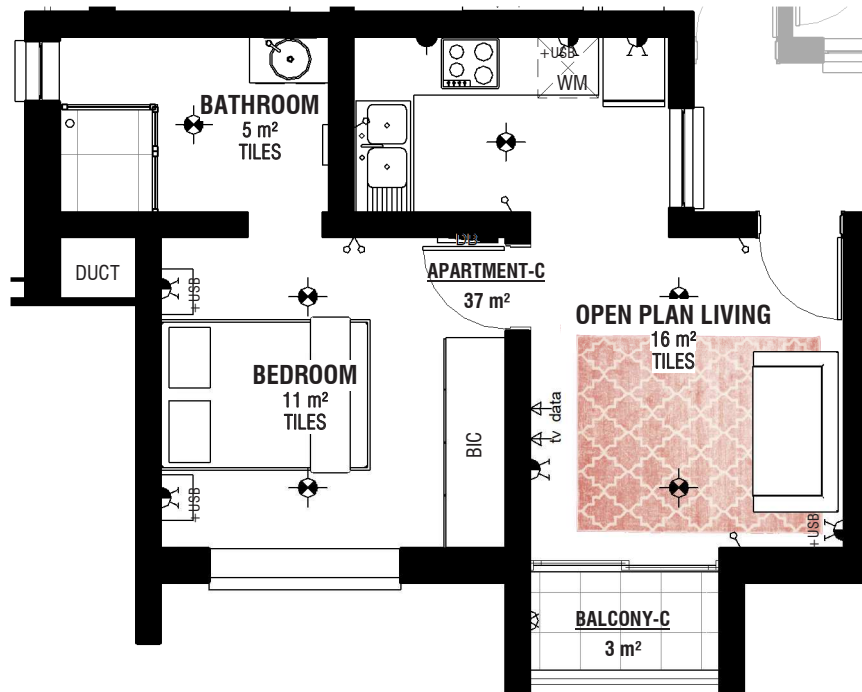

BLOCK B APARTMENT C

1-BED 1-BATH APARTMENT

REVISION 2020-07-21 REVA

THABA ECO VILLAGE

APARTMENT-C	
Name	Area

APARTMENT-C	37 m ²
BALCONY-C	3 m ²
40 m ²	