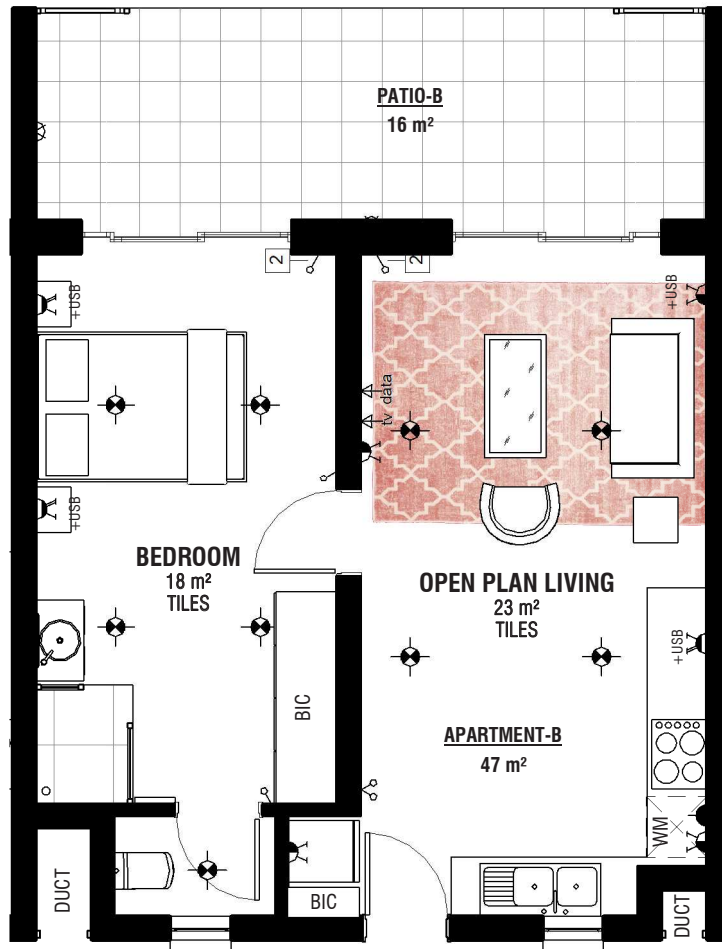

BLOCK B APARTMENT B

1-BED 1-BATH APARTMENT

REVISION 2020-07-21 REVA

THABA ECO VILLAGE

APARTMENT-B	
Name	Area

APARTMENT-B	47 m ²
PATIO-B	16 m ²
	62 m ²