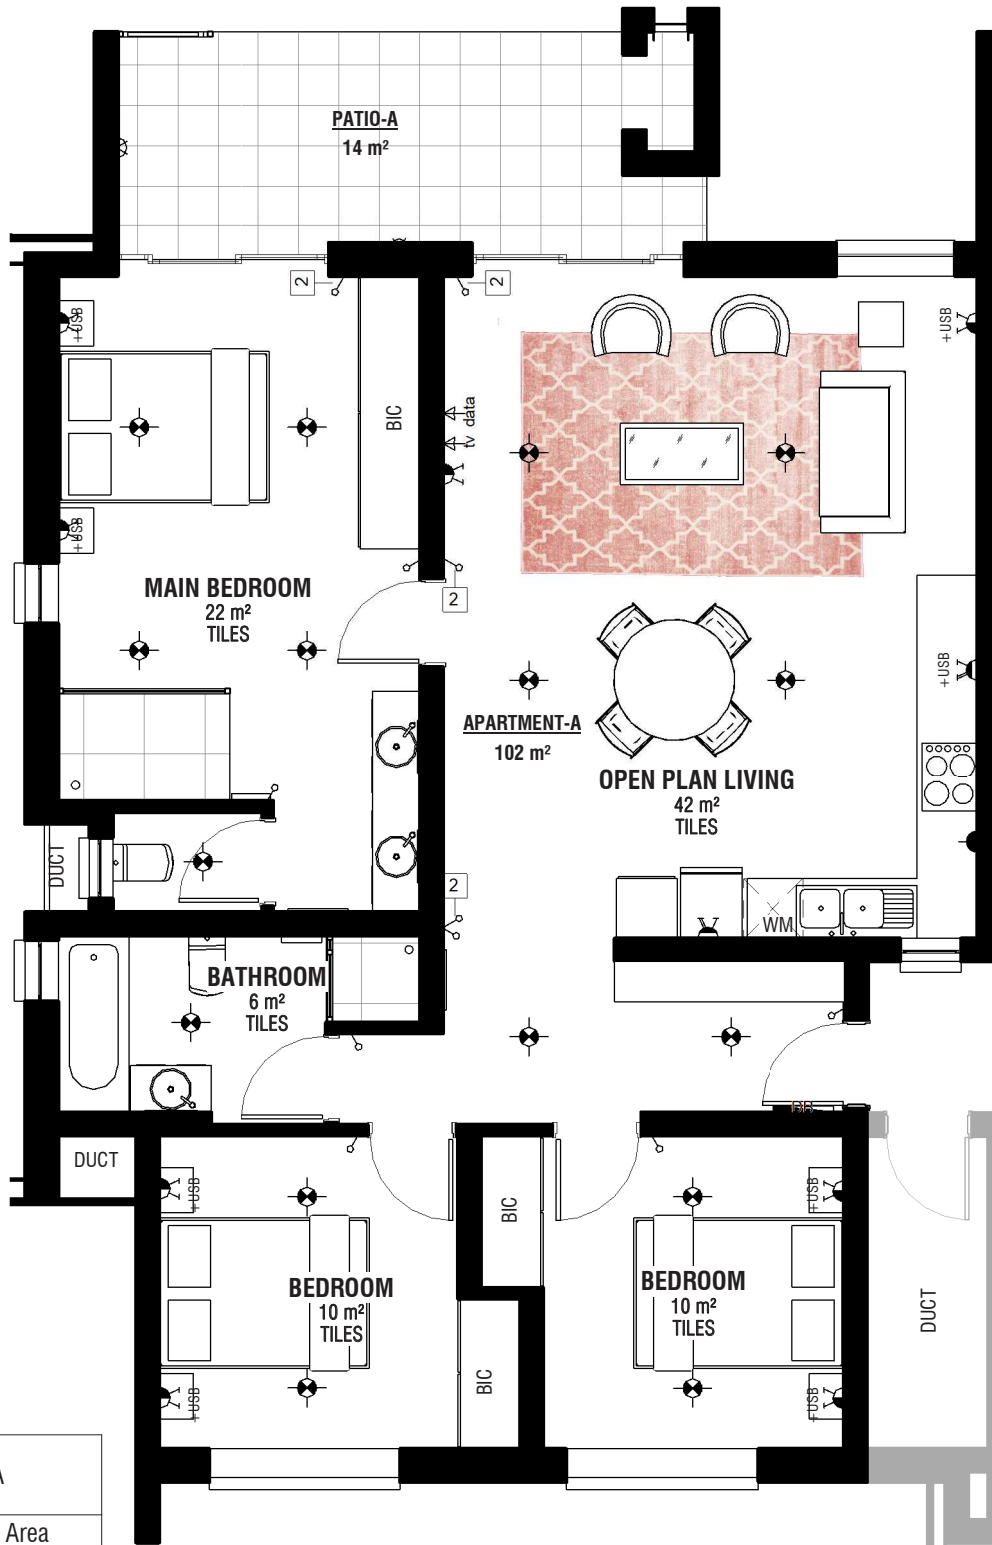

BLOCK B APARTMENT A

3-BED 2-BATH APARTMENT

REVISION 2020-07-21 REVA

THABA ECO VILLAGE

APARTMENT-A	
Name	Area

APARTMENT-A	102 m ²
PATIO-A	14 m ²
	116 m ²