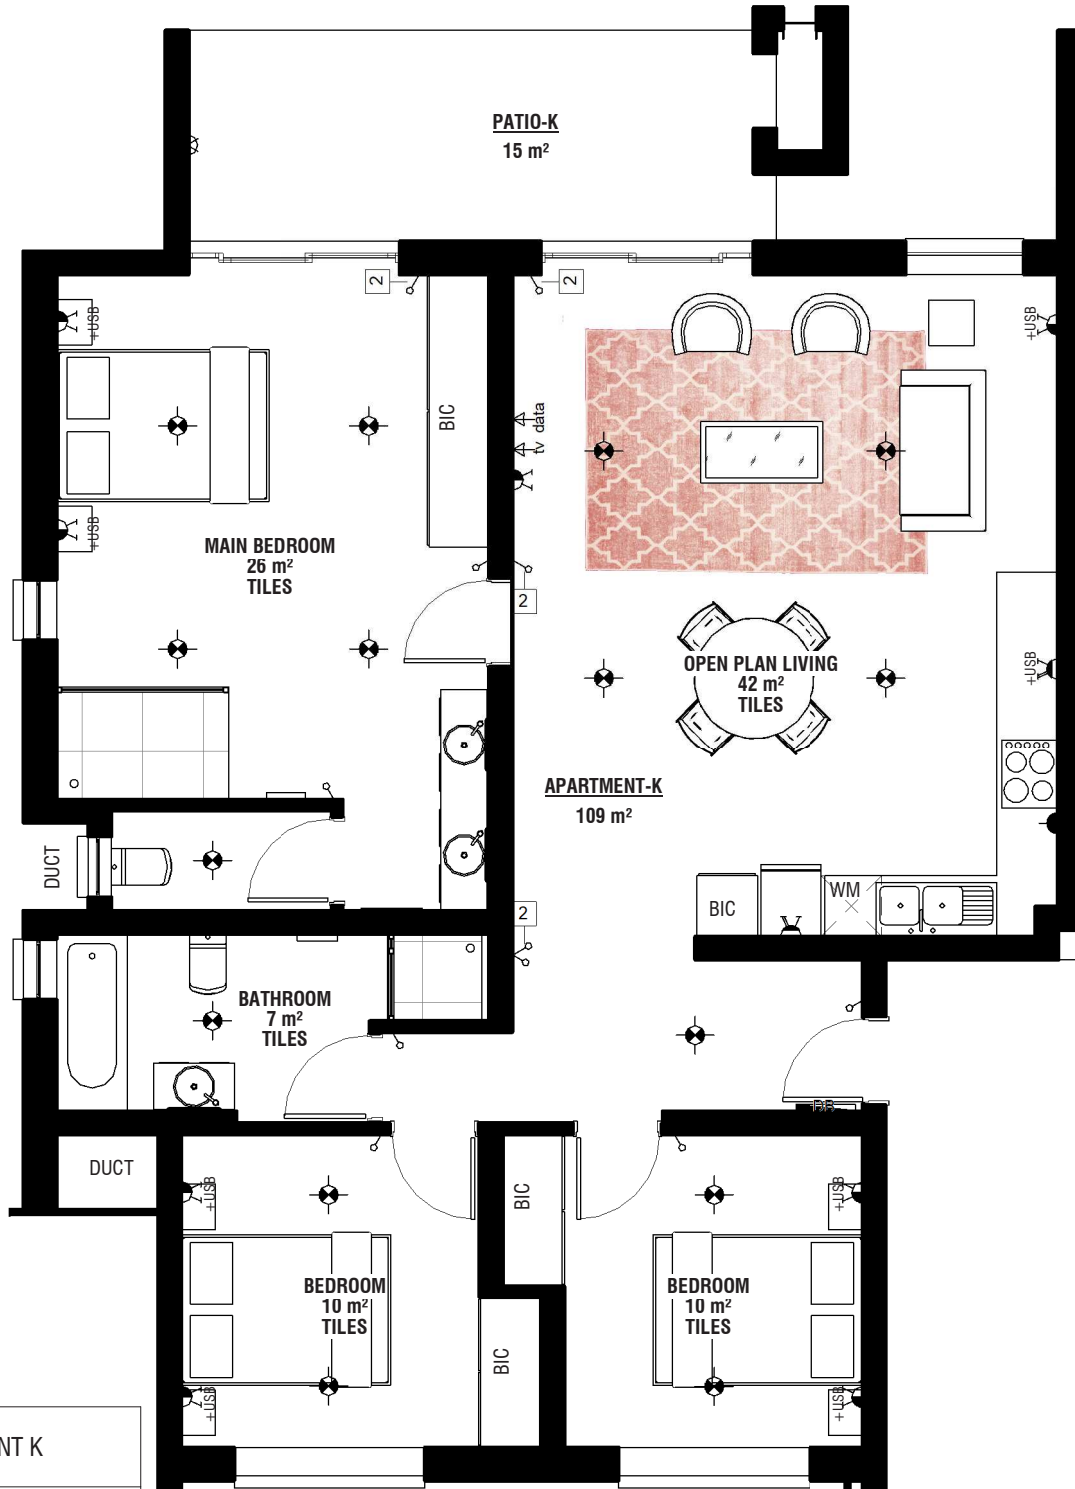

# BLOCK A APARTMENT K

3-BED 2-BATH APARTMENT

REVISION 2020-07-21 REVA

# THABA ECO VILLAGE

APARTMENT K	
Name	Area

APARTMENT-K	109 m²
PATIO-K	15 m²
	124 m²